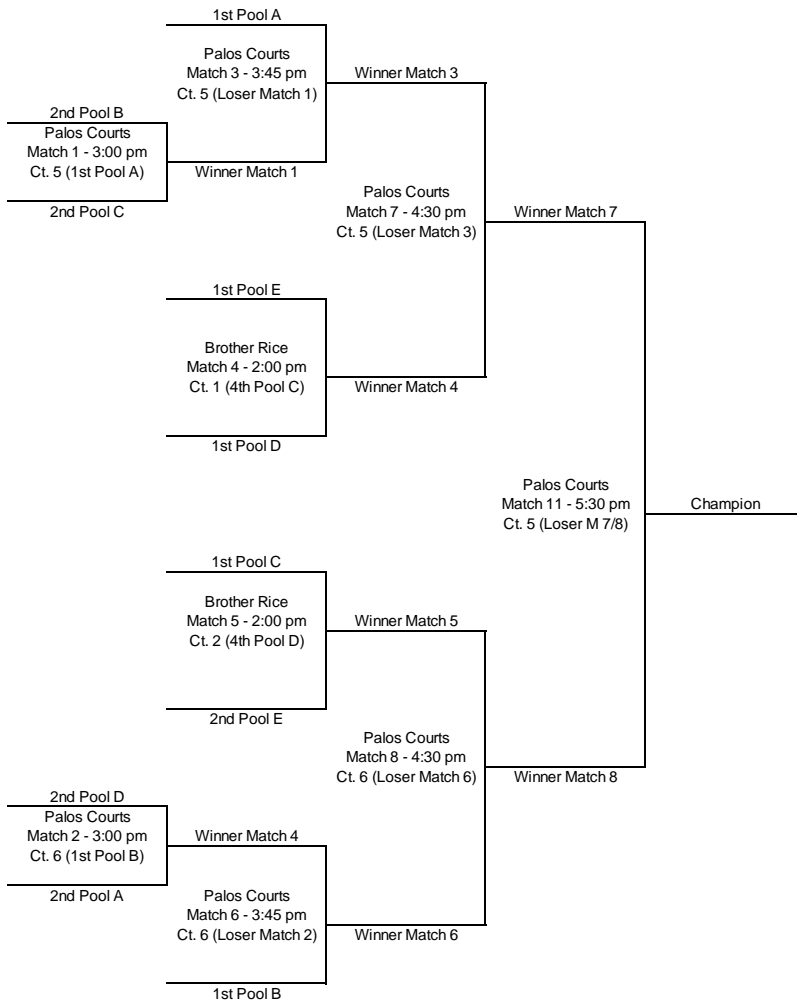

GOOD LUCK!!!!

**Central Zone Blue
Playoffs**

Officiating Team in ()

PRE QUARTERS AND QUARTERFINALS 1 GAME TO 25 PTS

SEMI FINALS AND FINALS 2 OUT 3 GAMES

	Palos Cts	Palos Cts	Palos Cts	Palos Cts	Palos Cts	Palos Cts	Palos Cts
	Pool A	Pool B	Pool C	Pool D	Pool E	Pool F	Pool A Blue
TEAM 1.	Ultimate 18 Gold	SPVB 18 Mizuno	Adversity 18 Elite	RT 18 Blue	RT 18 White	Ultimate 18 Blue	Adversity 17 Elite
TEAM 2.	CVC 18-1	D1 18-1	Attack 18's	SPVB 18 Runbird	SPVB 18 Wave	Lions Boys 18's	SOVA 17's
TEAM 3.	SOVA 18 Gold	Adversity 18 Select	Net Force 18 Mike	TNT 18-1	SOVA 18 Silver	Gravity 18-1	TNT 17-1
TEAM 4.	Adversity 18 South	Adrenaline 18-1	Buddha Boy's 18 Black	CVC 18 Blue	CVC 18 Black	Energy 18's	Uno 17 Boy's
Times	Court 1	Court 2	Court 3	Court 4 & 5	Court 4 & 5	Court 6	Court 1-6
8:00 AM	PA: 1 vs 3	PB: 1 vs 3	PA: 1 vs 3	PD: 1 vs 3	PE: 2 vs 4	PA: 2 vs 4	
TEAM	Ultimate 18 Gold	SPVB 18 Mizuno	Adversity 17 Elite	RT 18 Blue	SPVB 18 Runbird	SOVA 17's	
TEAM	SOVA 18 Gold	Adversity 18 Select	TNT 17-1	TNT 18-1	CVC 18 Blue	Uno 17 Boy's	
Ref	CVC 18-1	D1 18-1	SOVA 18 Silver	RT 18 White	SPVB 18 Wave	CVC 18 Black	
8:50 AM	PA: 2 vs 4	PB: 2 vs 4	PC: 1 vs 3	PE: 1 vs 3	PE: 2 vs 4	PF: 1 vs 3	
TEAM	CVC 18-1	D1 18-1	Adversity 18 Elite	RT 18 White	SPVB 18 Wave	Ultimate 18 Blue	
TEAM	Adversity 18 South	Adrenaline 18-1	Net Force 18 Mike	SOVA 18 Silver	CVC 18 Black	Gravity 18-1	
Ref	Ultimate 18 Gold	SPVB 18 Mizuno	Attack 18's	RT 18 Blue	SPVB 18 Runbird	Lions Boys 18's	
Rd 3	PA: 1 vs 4	PB: 1 vs 4	PC: 2 vs 4	PD: 1 vs 4	PD: 2 vs 3	PF: 2 vs 4	
TEAM	Ultimate 18 Gold	SPVB 18 Mizuno	Attack 18's	RT 18 Blue	SPVB 18 Runbird	Lions Boys 18's	
TEAM	Adversity 18 South	Adrenaline 18-1	Buddha Boy's 18 Black	CVC 18 Blue	TNT 18-1	Energy 18's	
Ref	SOVA 18 Gold	Adversity 18 Select	Adversity 18 Elite	Adversity 17 Elite	SOVA 17's	Ultimate 18 Blue	
Rd 4	PA: 2 vs 3	PB: 2 vs 3	PC: 1 vs 4	PA: 1 vs 4	PA: 2 vs 3	PF: 1 vs 4	
TEAM	CVC 18-1	D1 18-1	Adversity 18 Elite	Adversity 17 Elite	SOVA 17's	Ultimate 18 Blue	
TEAM	SOVA 18 Gold	Adversity 18 Select	Buddha Boy's 18 Black	Uno 17 Boy's	TNT 17-1	Energy 18's	
Ref	Ultimate 18 Gold	SPVB 18 Mizuno	Net Force 18 Mike	RT 18 White	SPVB 18 Wave	Gravity 18-1	
Rd 5	PA: 3 vs 4	PB: 3 vs 4	PC: 2 vs 3	PE: 1 vs 4	PE: 2 vs 3	PF: 2 vs 3	
TEAM	SOVA 18 Gold	Adversity 18 Select	Attack 18's	RT 18 White	SPVB 18 Wave	Lions Boys 18's	
TEAM	Adversity 18 South	Adrenaline 18-1	Net Force 18 Mike	CVC 18 Black	SOVA 18 Silver	Gravity 18-1	
Ref	CVC 18-1	D1 18-1	Adversity 18 Elite	TNT 18-1	CVC 18 Blue	Ultimate 18 Blue	
Rd 6	PA: 1 vs 2	PB: 1 vs 2	PC: 3 vs 4	PD: 1 vs 2	PD: 3 vs 4	PF: 3 vs 4	
TEAM	Ultimate 18 Gold	SPVB 18 Mizuno	Net Force 18 Mike	RT 18 Blue	TNT 18-1	Gravity 18-1	
TEAM	CVC 18-1	D1 18-1	Buddha Boy's 18 Black	SPVB 18 Runbird	CVC 18 Blue	Energy 18's	
Ref	Adversity 18 South	Adrenaline 18-1	Attack 18's	TNT 17-1	Uno 17 Boy's	Lions Boys 18's	
Rd 7	PA: 3 vs 4	PA: 1 vs 2	PC: 1 vs 2	PE: 1 vs 2	PE: 3 vs 4	PF: 1 vs 2	
TEAM	TNT 17-1	Adversity 17 Elite	Adversity 18 Elite	RT 18 White	SOVA 18 Silver	Ultimate 18 Blue	
TEAM	Uno 17 Boy's	SOVA 17's	Attack 18's	SPVB 18 Wave	CVC 18 Black	Lions Boys 18's	
Ref	RT 18 Blue	SPVB 18 Runbird	Buddha Boy's 18 Black	TNT 18-1	CVC 18 Blue	Energy 18's	