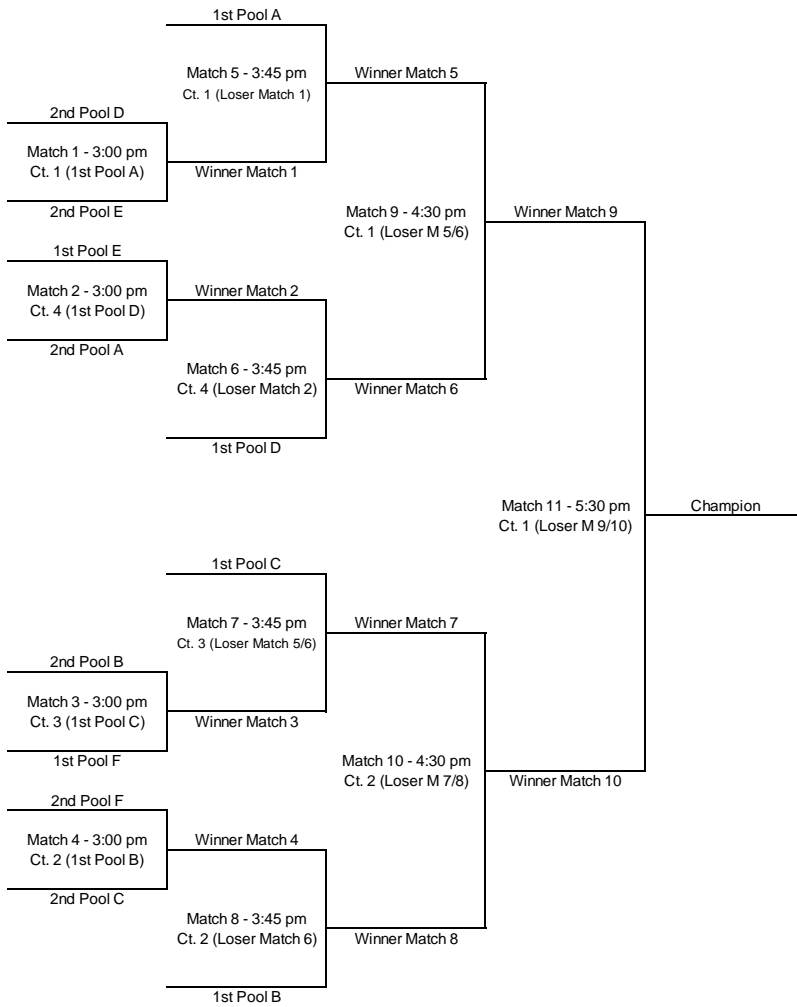

Officiating Team in ( )

PRE QUARTERS AND QUARTERFINALS 1 GAME TO 25 PTS

SEMI FINALS AND FINALS 2 OUT 3 GAMES